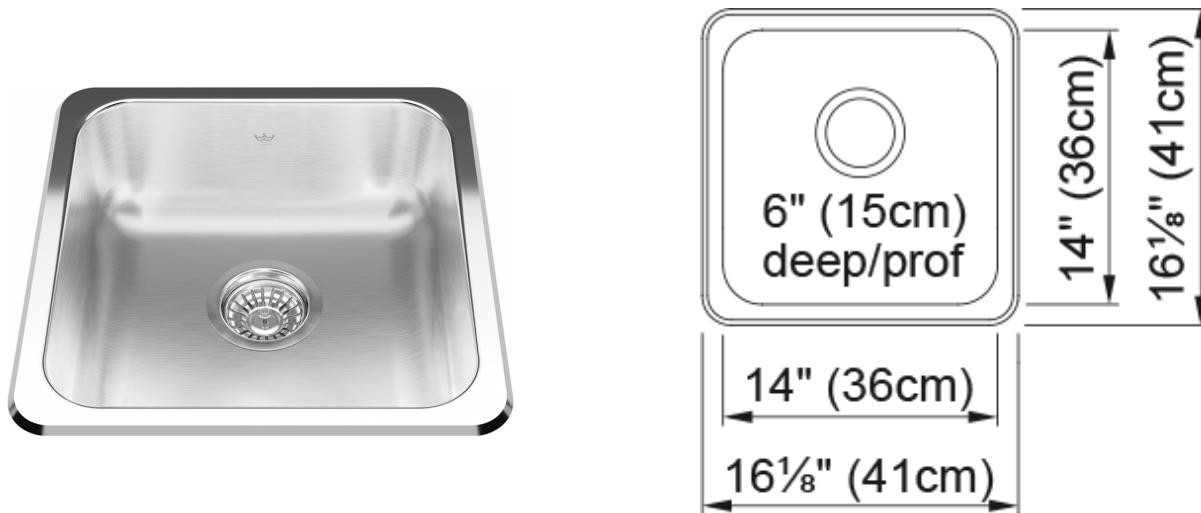

Steel Queen Drop In Sink - QSA1616-6N | 101.0629.536

Technical Data

Aspect

Sink type	Sink
Type of material	Stainless steel
Number of bowls	1
Color	Steel
Surface finish	High gloss

Product Dimensions

Exterior size: right to left	16.142
Exterior size: front to back	16.142
Large bowl size: right to left	14
Large bowl size: front to back	14
Large bowl: depth	5.984

Installation

Minimum cabinet size	18"
----------------------	-----

Product specifications

Installation type	Topmount / drop in
Drain hole	3 1/2"
Position of drainer	No drainer

Product identification

Product brand	Kindred
Collection	Steel Queen